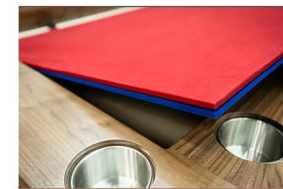

UNDERPAD FOAM FOR REVERSIBLE INSERT

per side

$50